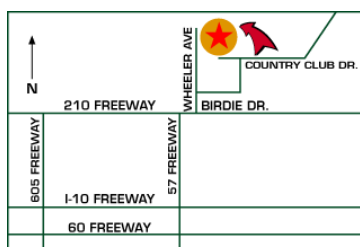

Feed the Hungry & Shelter the Homeless

16th ANNUAL GOLF CLASSIC

THURSDAY • May 10, 2012

Sierra La Verne Country Club
6300 Country Club Drive
La Verne, California

11 am Check-in

In & Out Lunch

12 noon Shotgun start